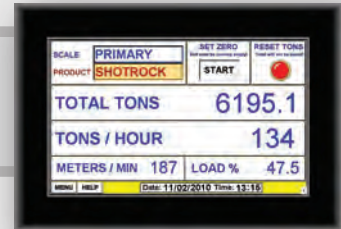

Belt-Way Scales

Conveyer Belt Scales

Belt-Way[®]

Touchscreen Remote Display

SCALE / PRODUCT	TOTAL TONS	TONS / HR	FEET / MIN	LOAD %	SET ZERO	RESET TONS
PRIMARY	941	621	446	61	START	●
SHOTROCK	294	207	461	37	START	●
CV2	188	124	281	56	START	●
STONES	78	81	288	48	START	●
CV5	197	214	387	51	START	●
3/4 ROAD	31	18	415	42	START	●
CV8	37	39	259	39	START	●
SAND	114	137	338	46	START	●
CV13						
GRAVEL						
CV12						
FINES						
FEED						
DUST						
DISCHARGE						
LIME						
MENU	HELP	Date: 10/15/2010 Time: 09:10				

Functions

- Monitor Multiple Scales on 1 Display
- Clear Totals for Any or All Scales
- Re-Zero Any or All Belts
- **Fingertip Access to All MENUS**

Features

- Total Tons Graph
- **TPH Graph**
- Download Data Log to **USB** Key
- **Wireless Connection Available**