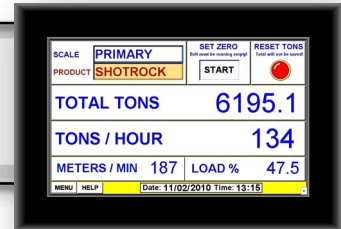

Belt-Way Scales

Conveyer Belt Scales

Belt-Way[®]

Touchscreen Remote Display

SCALE / PRODUCT	TOTAL TONS	TONS / HR	FEET / MIN	LOAD %	SET ZERO	RESET TONS
PRIMARY	941	621	446	61	START	
SHOTROCK	294	207	461	37	START	
CV2	188	124	281	56	START	
STONES	78	81	288	48	START	
CV5	197	214	387	51	START	
3/4 ROAD	31	18	415	42	START	
CV8	37	39	259	39	START	
SAND	114	137	338	46	START	
CV13						
GRAVEL						
CV12						
FINES						
FEED						
DUST						
DISCHARGE						
LIME						
MENU HELP Date: 10/15/2010 Time: 09:10						

Functions

- Monitor Multiple Scales on 1 Display
- Clear Totals for Any or All Scales
- Re-Zero Any or All Belts
- Fingertip Access to All MENUS
- Wireless Connection

Features

- Total Tons Graph
- TPH Graph
- Daily, Weekly, Monthly Totals
- Down-Time per Shift
- Percentage of Target Production per Shift
- Download Data Log to USB Key
- Print Production Reports